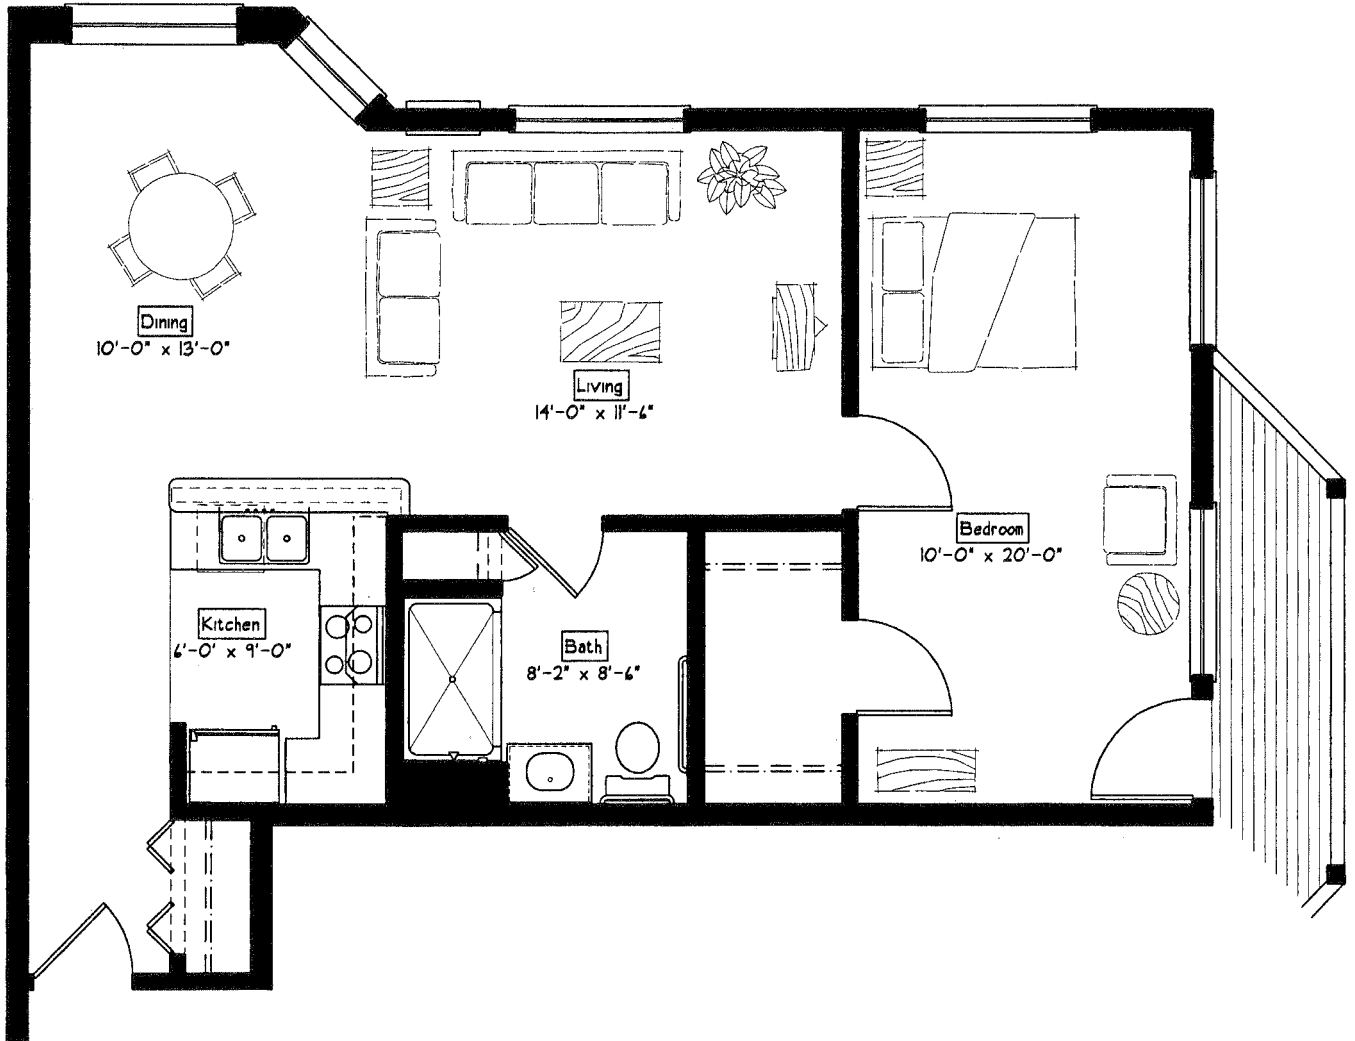

LAYTON TERRACE

9200 West Layton Avenue
Greenfield, WI 53228-3348
414-425-5600 FAX 414-425-6055
laureategroup.com

Aspen Groves
One Bedroom J
809 Square Feet