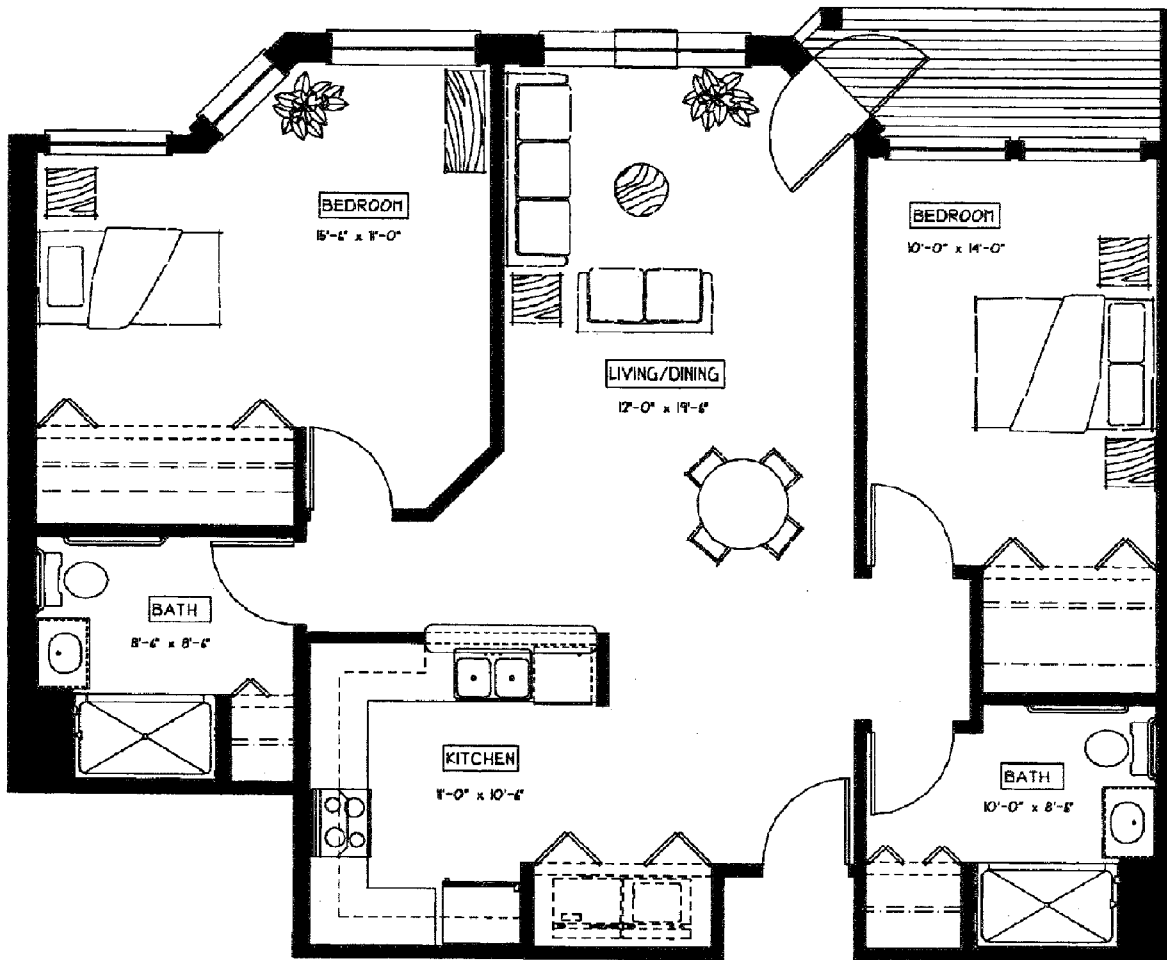

LAYTON TERRACE

9200 West Layton Avenue
Greenfield, WI 53228-3348
414-425-5600 FAX 414-425-6055
laureategroup.com

Aspen Groves
Two Bedroom C2
1095 Square Feet