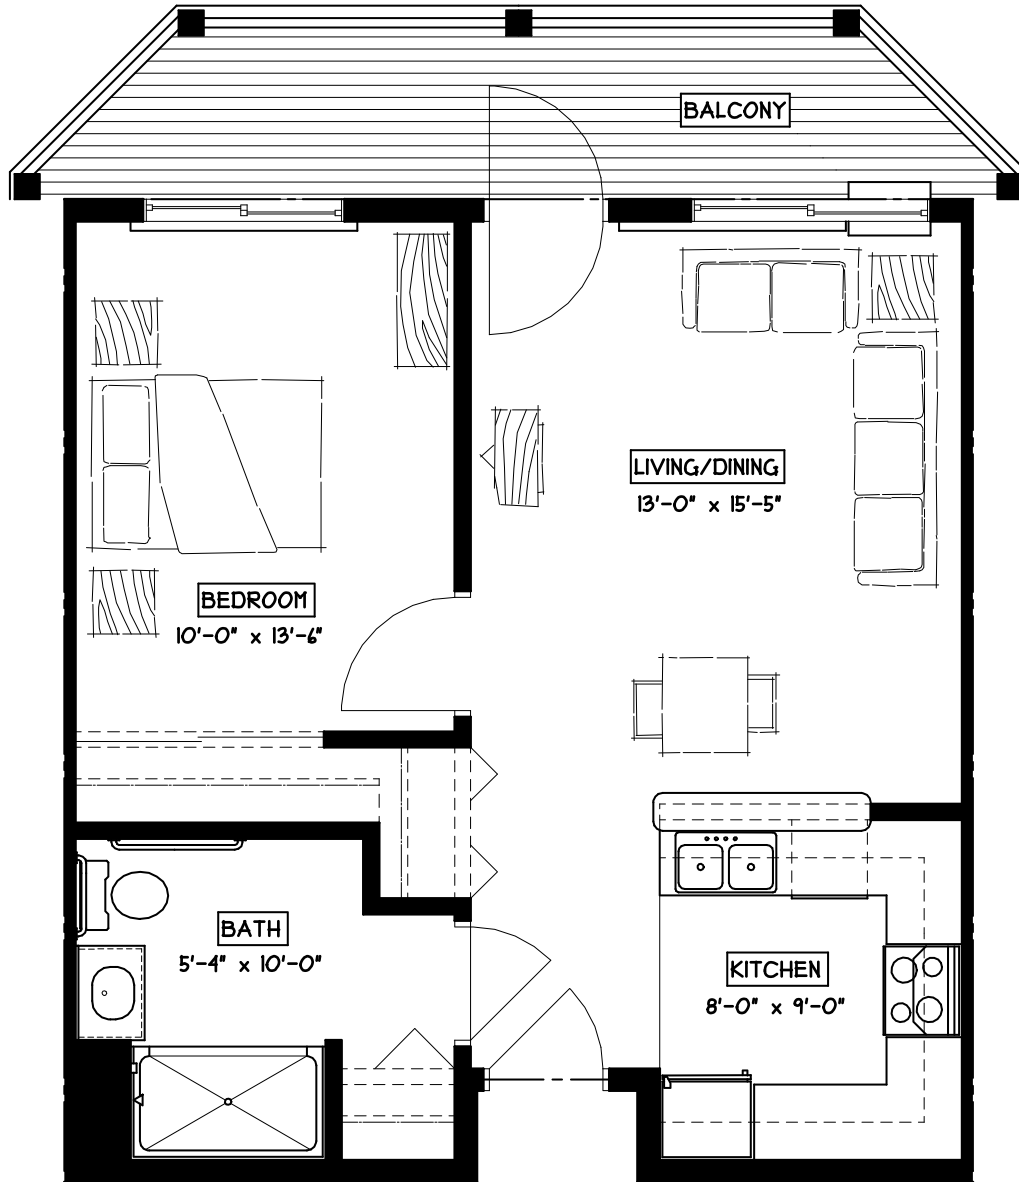

HART PARK SQUARE

6600 W. River Parkway
Wauwatosa, WI 53213-3292
414-476-8787 FAX 414-476-8782
laureategroup.com

(4) | BEDROOM "E"

606 SF

0 1 2 4