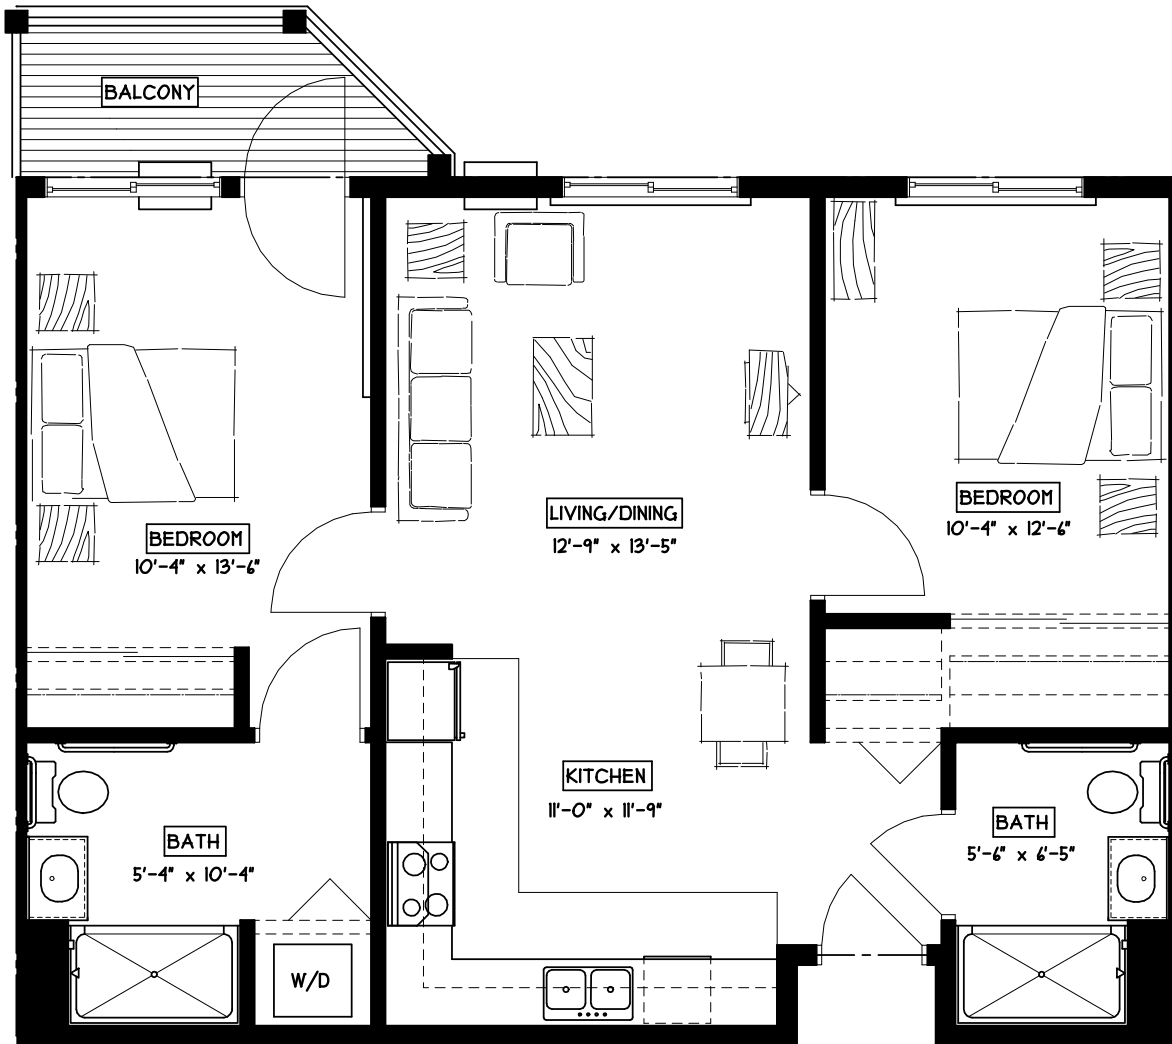

HART PARK SQUARE

6600 W. River Parkway
Wauwatosa, WI 53213-3292
414-476-8787 FAX 414-476-8782
laureategroup.com

(3) 2 BEDROOM "D1"

884 SF